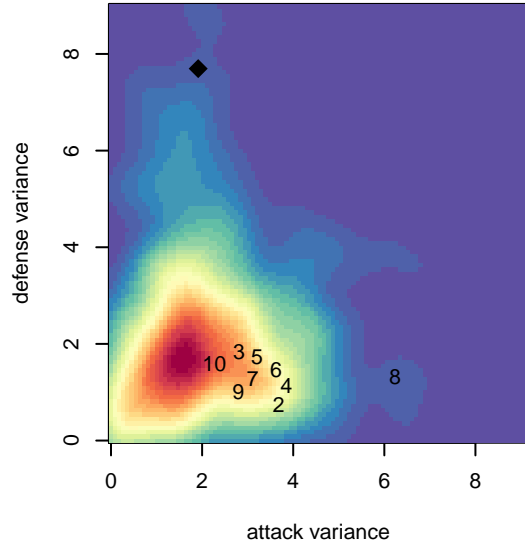

# FC Bellevue B04

Mercer Island, WA  
 B04 total strength=944  
 attack=2.93 defense=0.93  
 fall league = PSPL Classic 2 – West U14  
 spr league = Spr PSPL – '03 Classic 2 – West I

alt names used:  
 F.C. Bellevue B04  
 FC BELLEVUE B04 (WA)

Venues played:  
 2017 Bigfoot Silver B U14  
 2017 PSPL Classic 2 – West U14  
 2017 Spr PSPL – '03 Classic 2 – West U15

**attack and defense variance (black dot)  
relative to other teams  
and top 10 in region**