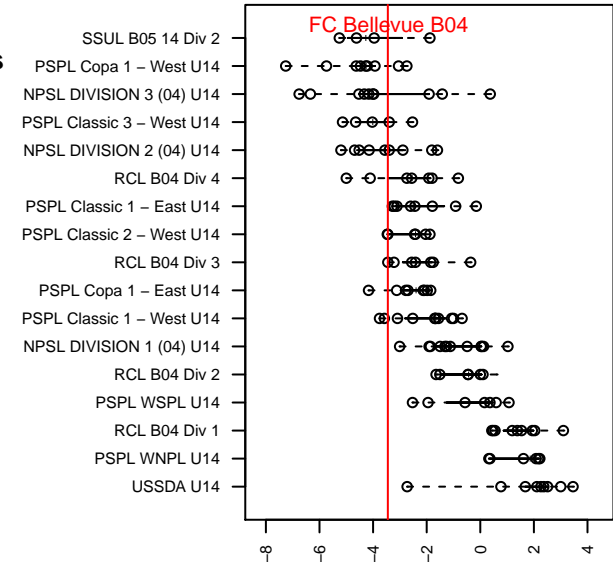

**attack and defense rating
relative to others at age
and all opponents in last 13 months**