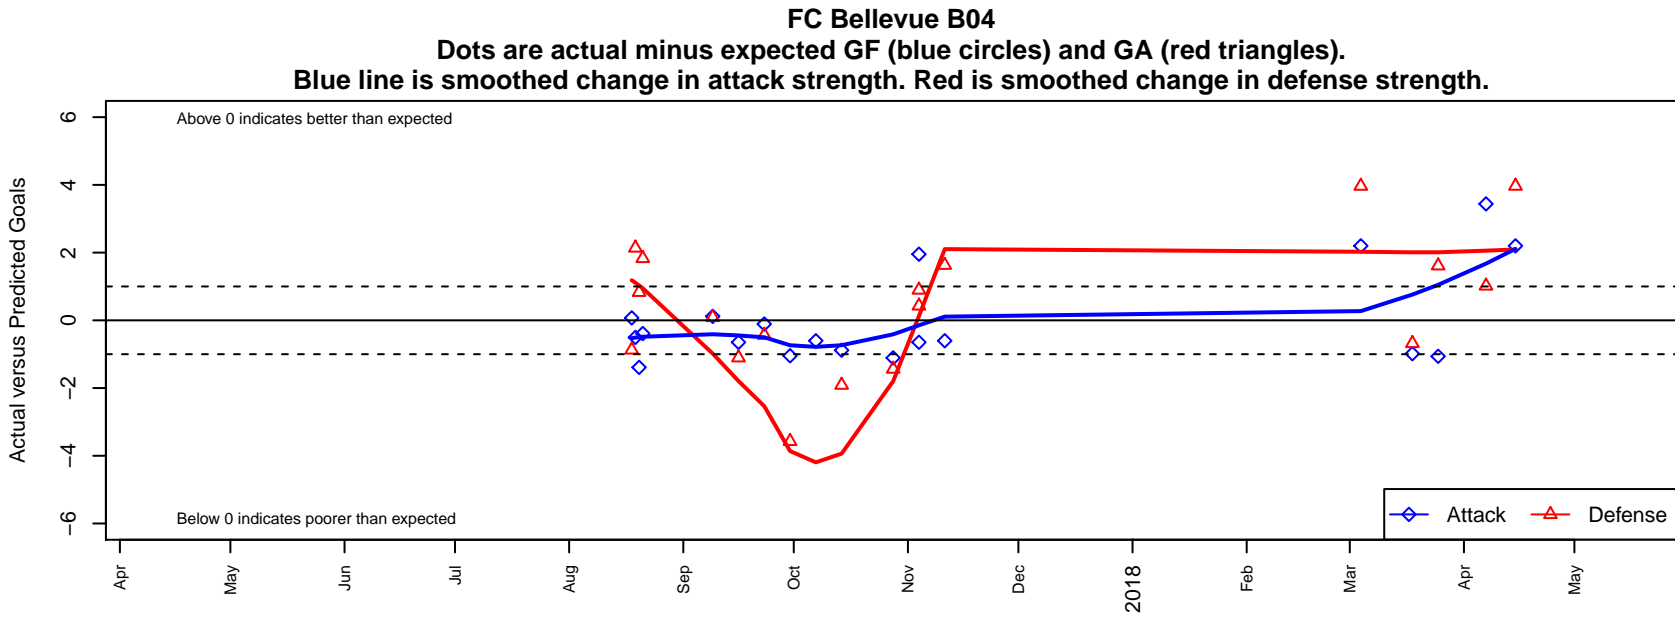

# FC Bellevue B04

Mercer Island, WA  
 B04 total strength=944  
 attack=2.93 defense=0.93  
 fall league = PSPL Classic 2 – West U14  
 spr league = Spr PSPL – '03 Classic 2 – West I

alt names used:  
 F.C. Bellevue B04  
 FC BELLEVUE B04 (WA)

Venues played:  
 2017 Bigfoot Silver B U14  
 2017 PSPL Classic 2 – West U14  
 2017 Spr PSPL – '03 Classic 2 – West U15

**attack and defense variance (black dot)  
relative to other teams  
and top 10 in region**