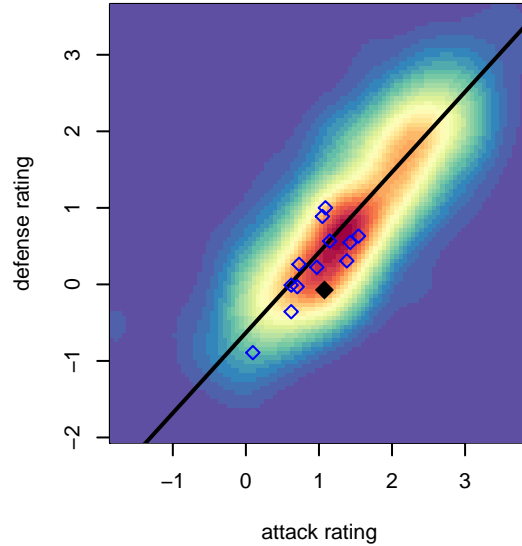

**attack and defense rating
relative to others at age
and all opponents in last 13 months**