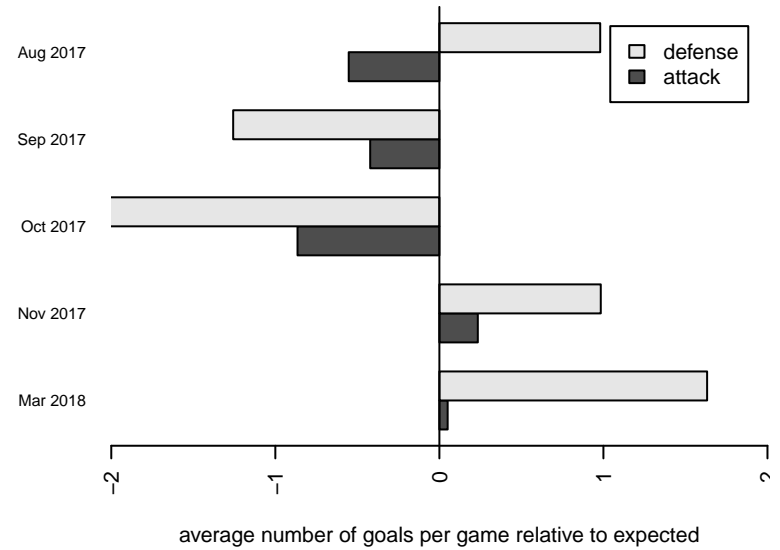

Performance relative to 13 month average