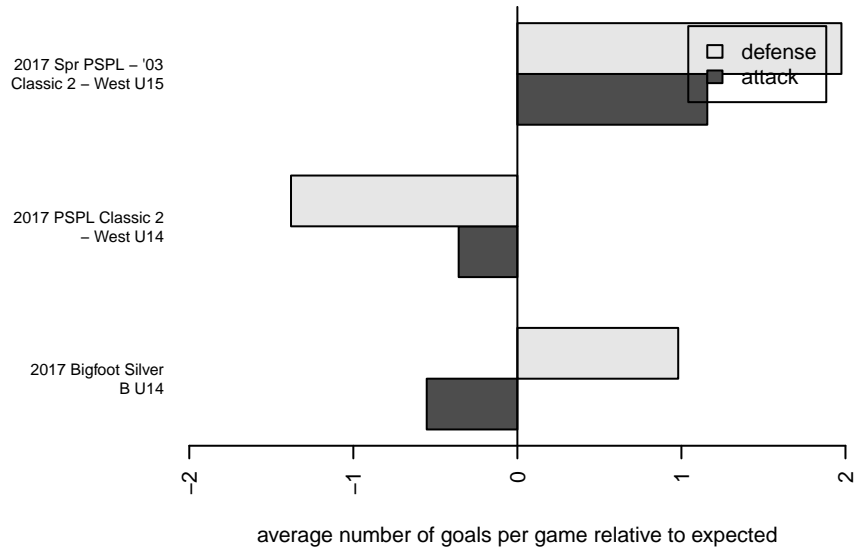

Performance relative to 13 month average